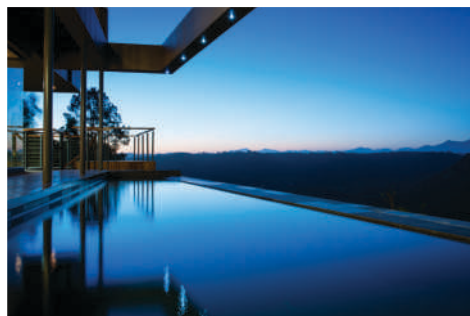

Modern Masterpiece

Part of the Simola Platinum Collection

R 30 Million

Approximately 1.8 Million Euro

- 630m2, Four bedroom home all en suite
- Open plan kitchen & dining
- Two lounges
- Infinite Pool
- Outdoor Living at it best
- Study
- Dramatic Views
- North facing